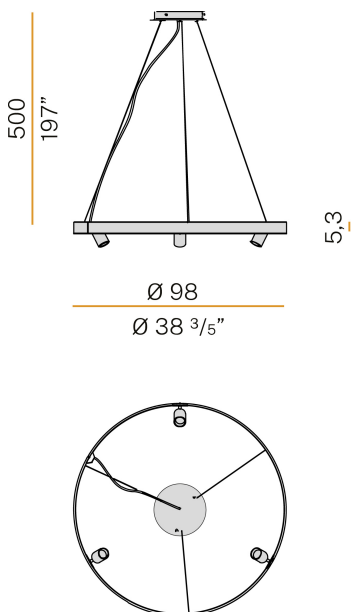

PANZERI

Arena

220-240V AC dimmable (DALI/Push DIM) and ON-OFF
L07417.100.0518

Data sheet

CODE	L07417.100.0518
SYSTEM POWER CONSUMPTION	92W
EFFICACY	73.17lm/W
LIGHT SOURCE	LED
LIGHT SOURCE LIFETIME	L70 (B50) 60.000h
COLOUR TEMPERATURE	2700K Ra>90
LIGHT DISTRIBUTION	diffused + adjustable
BEAM ANGLE	30°
POWER SUPPLY	220-240V AC
FREQUENCY	50/60Hz
ELECTRICAL CONFIGURATION	dimmable (DALI/Push DIM) and ON-OFF
DRIVER	integrated included
NOMINAL LUMINOUS FLUX	9840lm
LUMEN OUTPUT	6732lm
EFFICIENCY	68.4%
WEIGHT	4.82 Kg
PROTECTION DEGREE	IP20
COLOUR TOLLERANCES	SDCM 3
PACKING DIMENSIONS (CM)	107,0 x 107,0 x 11,0

Textured glass screens.

Anti-glare snoots in black thermoplastic material.

5m (196,9") long steel suspension cables.

5m (196,9") long power cable in transparent PVC.

Power canopy with pickled sheet metal ceiling bracket and covering in white, black, bronze, mat brass or titanium polyacrylic paint.

Technical drawing

Polar diagram