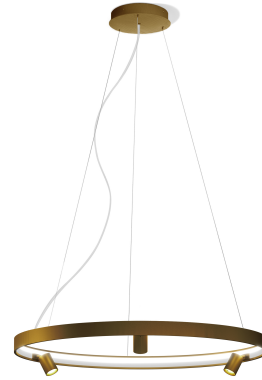

PANZERI

Arena

220-240V AC dimmable (DALI/Push DIM) and ON-OFF
L07417.100.0518

Data sheet

CODE	L07417.100.0518
SYSTEM POWER CONSUMPTION	92W
EFFICACY	73.17lm/W
LIGHT SOURCE	LED
LIGHT SOURCE LIFETIME	L70 (B50) 60.000h
COLOUR TEMPERATURE	2700K Ra>90
LIGHT DISTRIBUTION	diffused + adjustable
BEAM ANGLE	30°
POWER SUPPLY	220-240V AC
FREQUENCY	50/60Hz
ELECTRICAL CONFIGURATION	dimmable (DALI/Push DIM) and ON-OFF
DRIVER	integrated included
NOMINAL LUMINOUS FLUX	9840lm
LUMEN OUTPUT	6732lm
EFFICIENCY	68.4%
WEIGHT	4.82 Kg
PROTECTION DEGREE	IP20
COLOUR TOLLERANCES	SDCM 3
PACKING DIMENSIONS (CM)	107,0 x 107,0 x 11,0

Suspension lighting fixture for interiors, with direct and indirect light emission and swivelling accent light.

Bended extruded aluminium structure in white, black, bronze, mat brass or titanium polyacrylic paint.

Extruded polycarbonate diffuser with opaline finish.

Die-cast aluminium joints in polyacrylic paint.

Die-cast aluminium projectors rotating on two axes in polyacrylic paint.

Reflectors in thermoplastic material with chrome plated finish.

Textured glass screens.

Anti-glare snoots in black thermoplastic material.

5m (196,9") long steel suspension cables.

5m (196,9") long power cable in transparent PVC.

Power canopy with pickled sheet metal ceiling bracket and covering in white, black, bronze, mat brass or titanium polyacrylic paint.